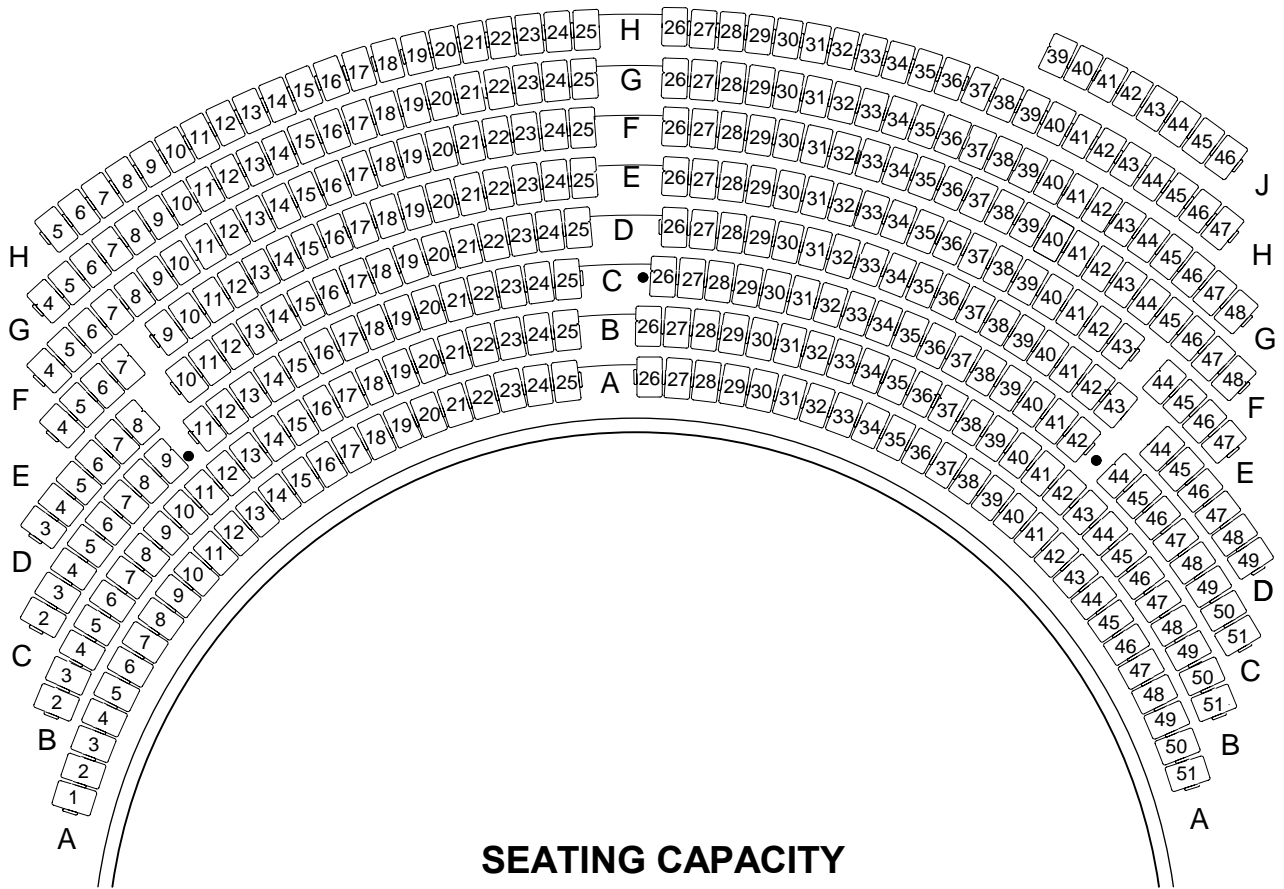

St James Theatre Dress Circle Seating Plan

SEATING CAPACITY

Stalls	621 + 8 Wheelchair spaces
Dress circle	379
Grand circle	552
TOTAL	1552 + 8 Wheelchair spaces

● Pole position