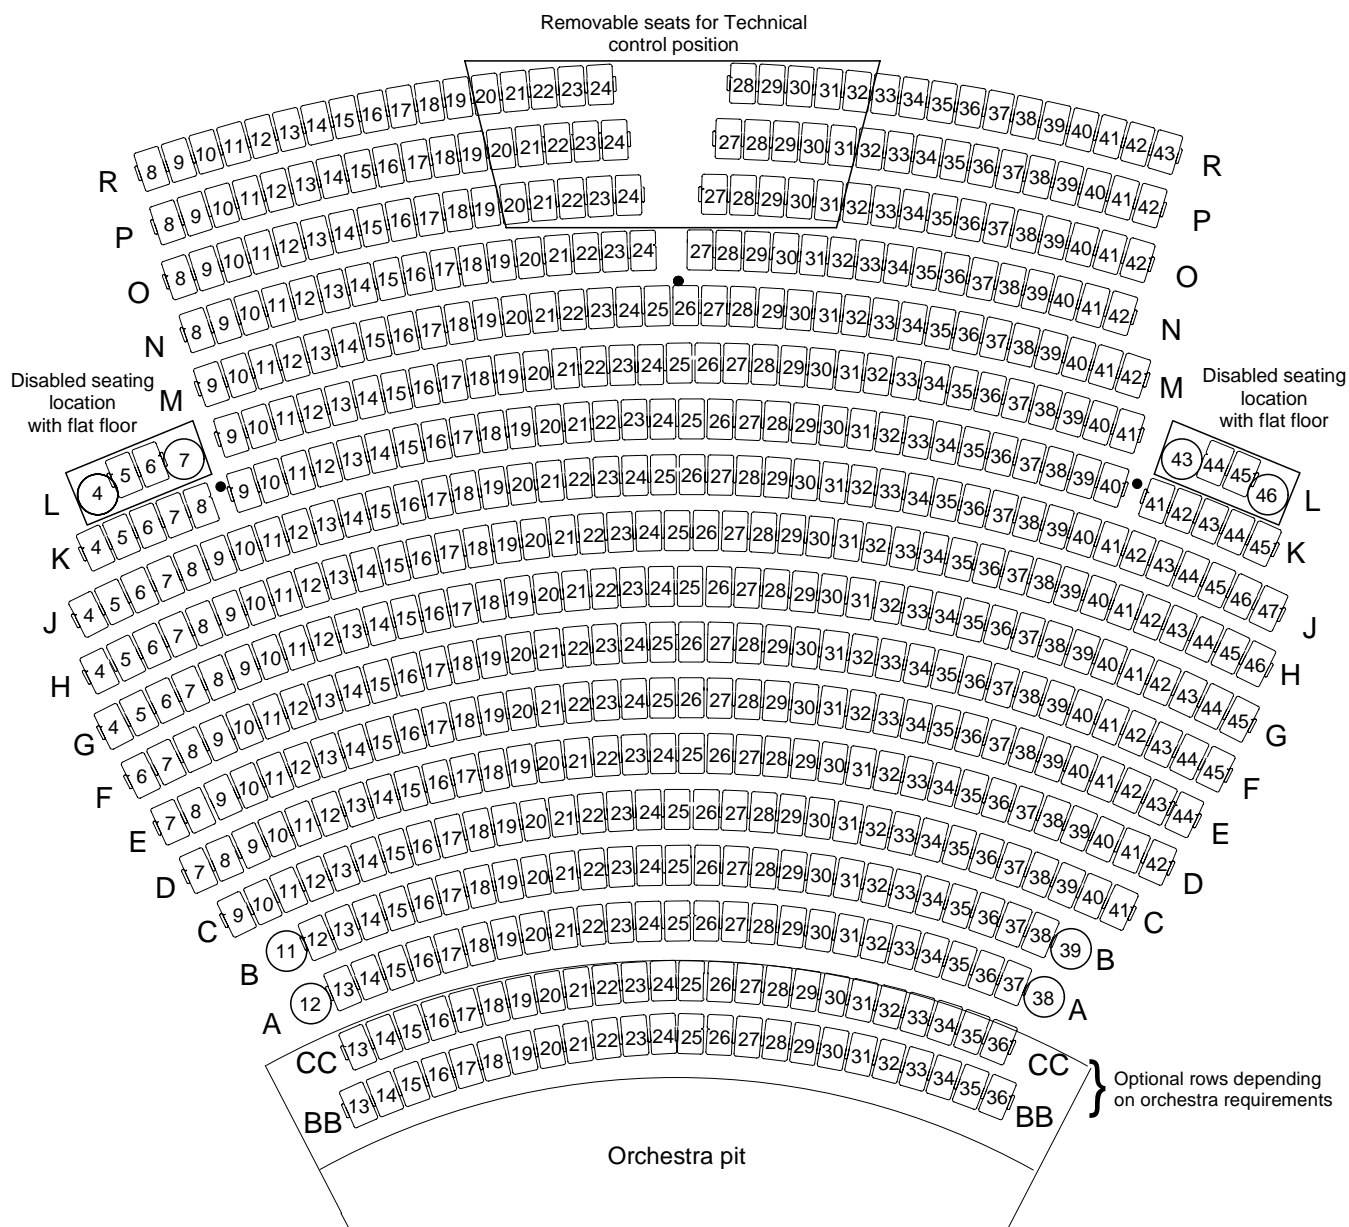

# St James Theatre Stalls Seating Plan

## SEATING CAPACITY

Stalls	621 + 8 Wheelchair spaces
Dress circle	379
Grand circle	552
<b>TOTAL</b>	<b>1552 + 8 Wheelchair spaces</b>

●	Pole position
○	Wheelchair location